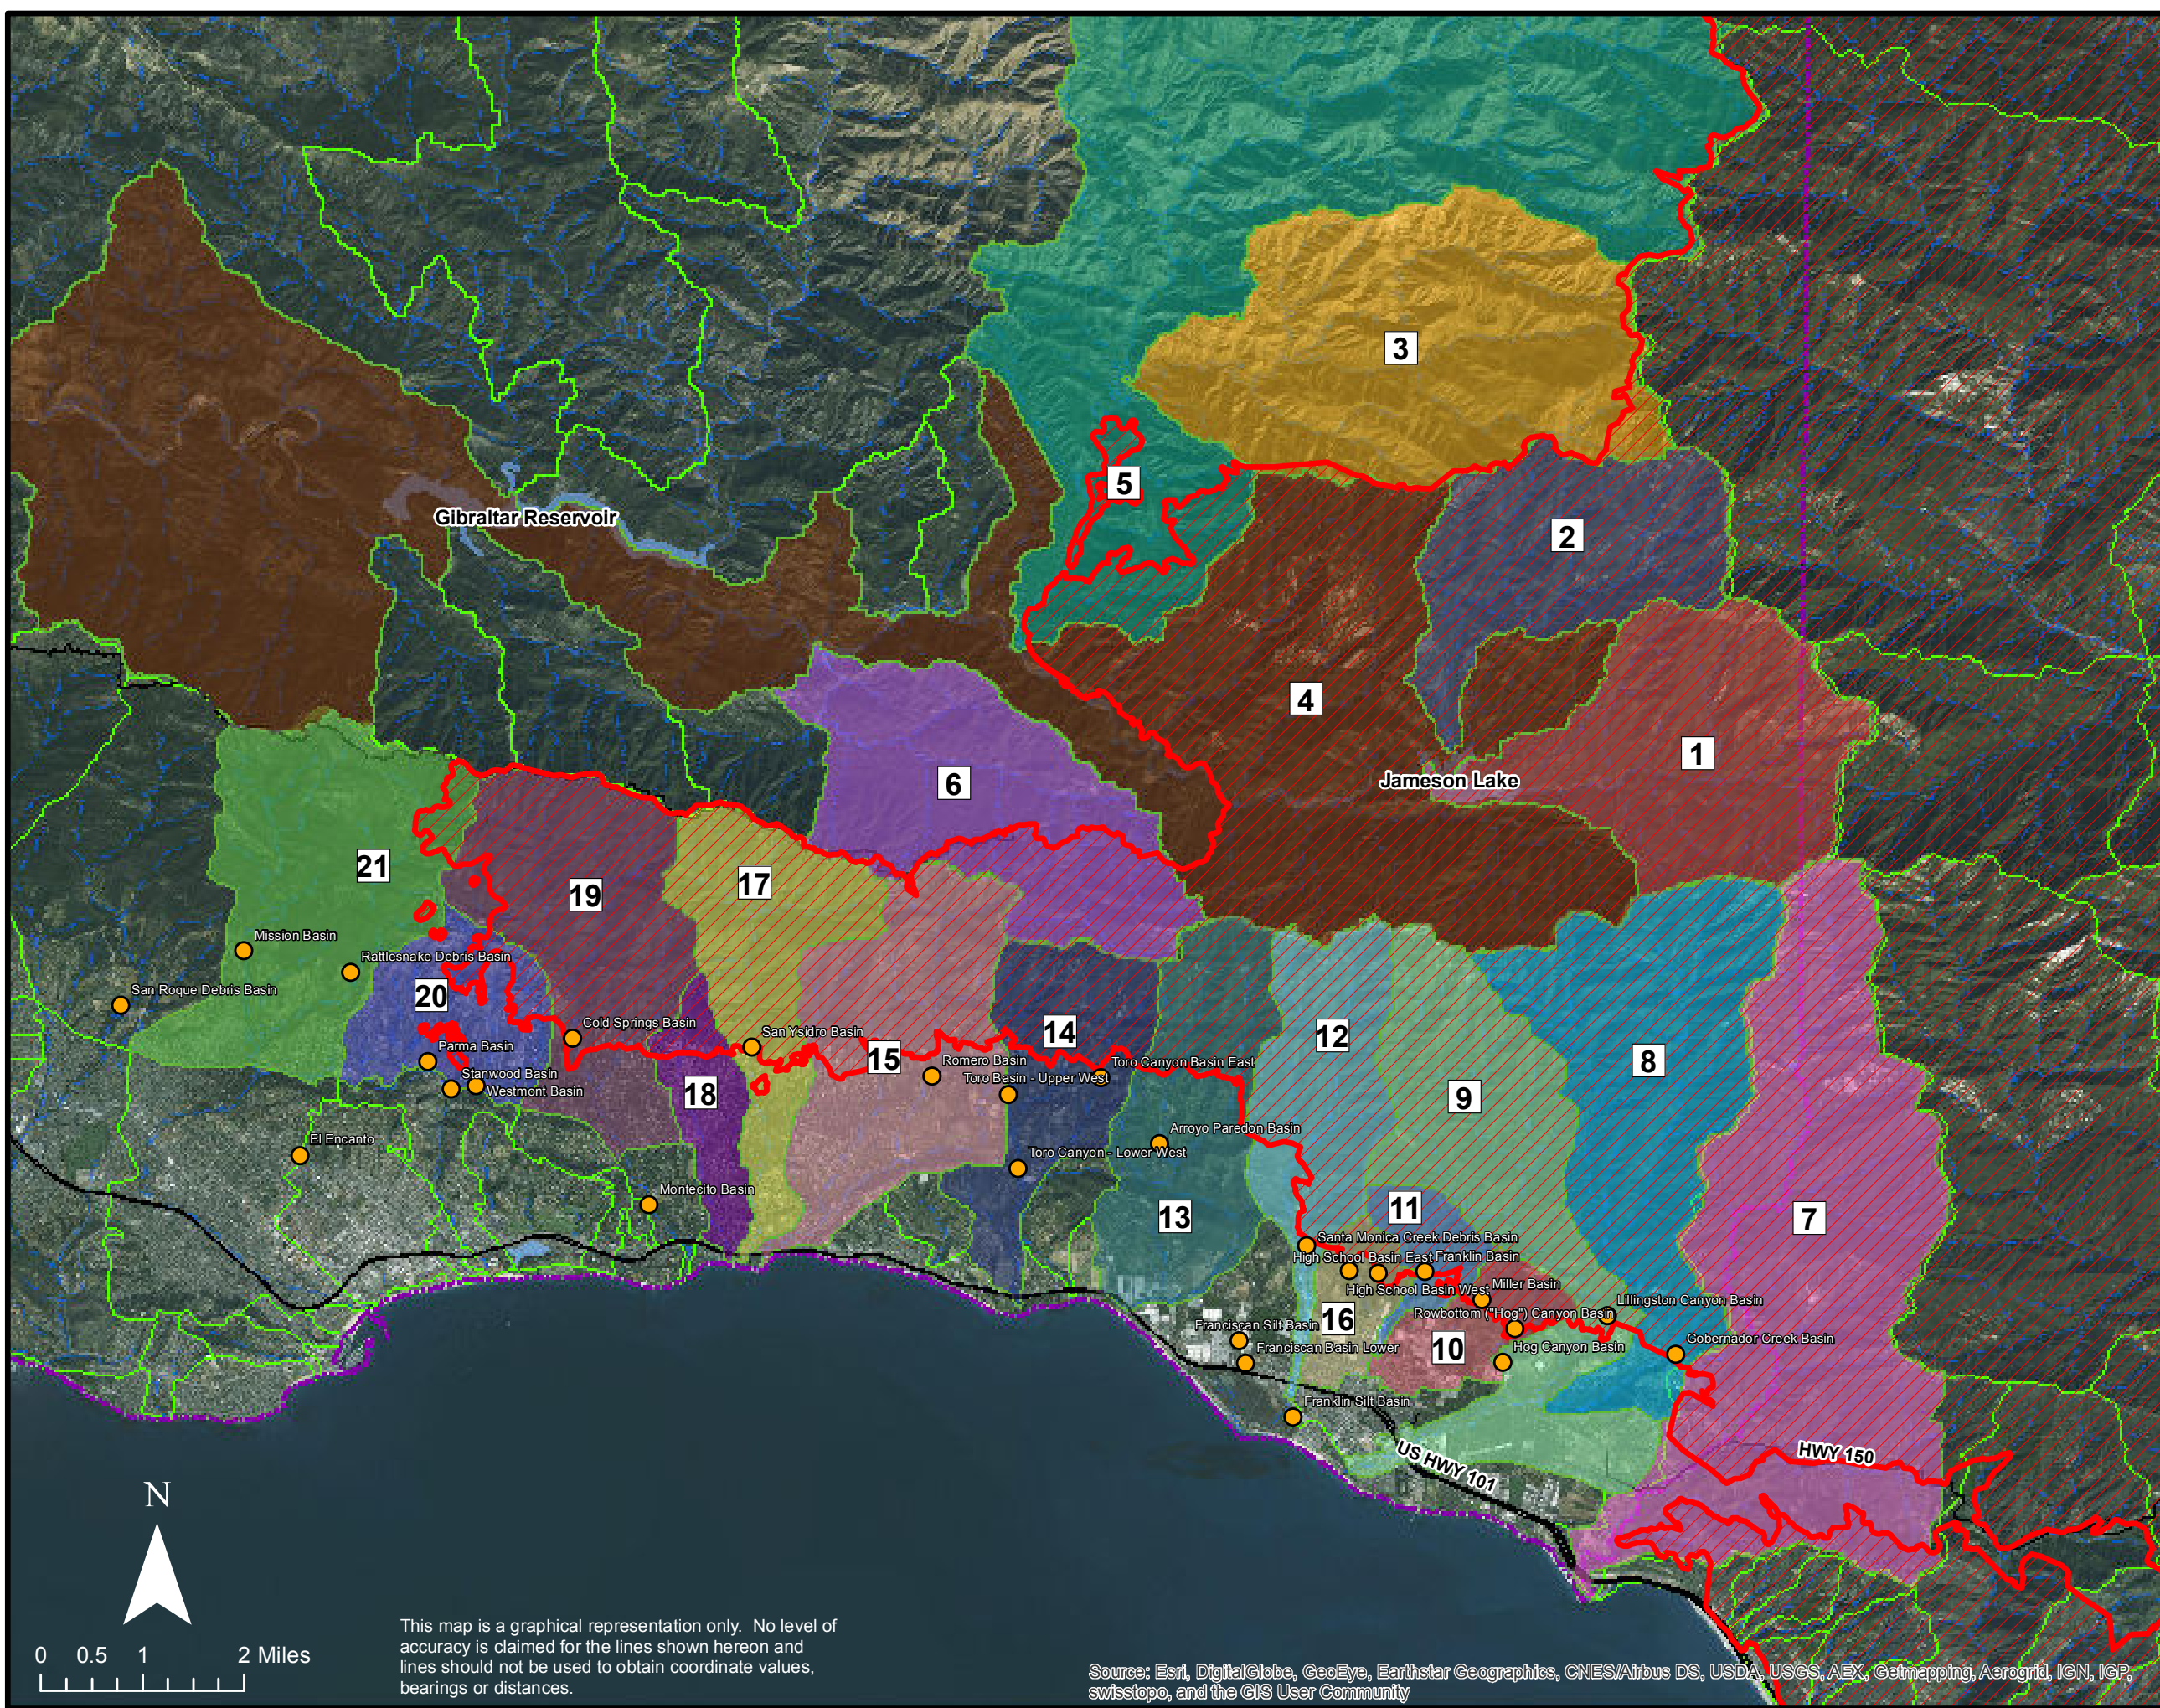

**Legend**

0 0.5 1 2 Miles

This map is a graphical representation only. No level of accuracy is claimed for the lines shown hereon and lines should not be used to obtain coordinate values, bearings or distances.

**Thomas Fire**

Santa Barbara County, California