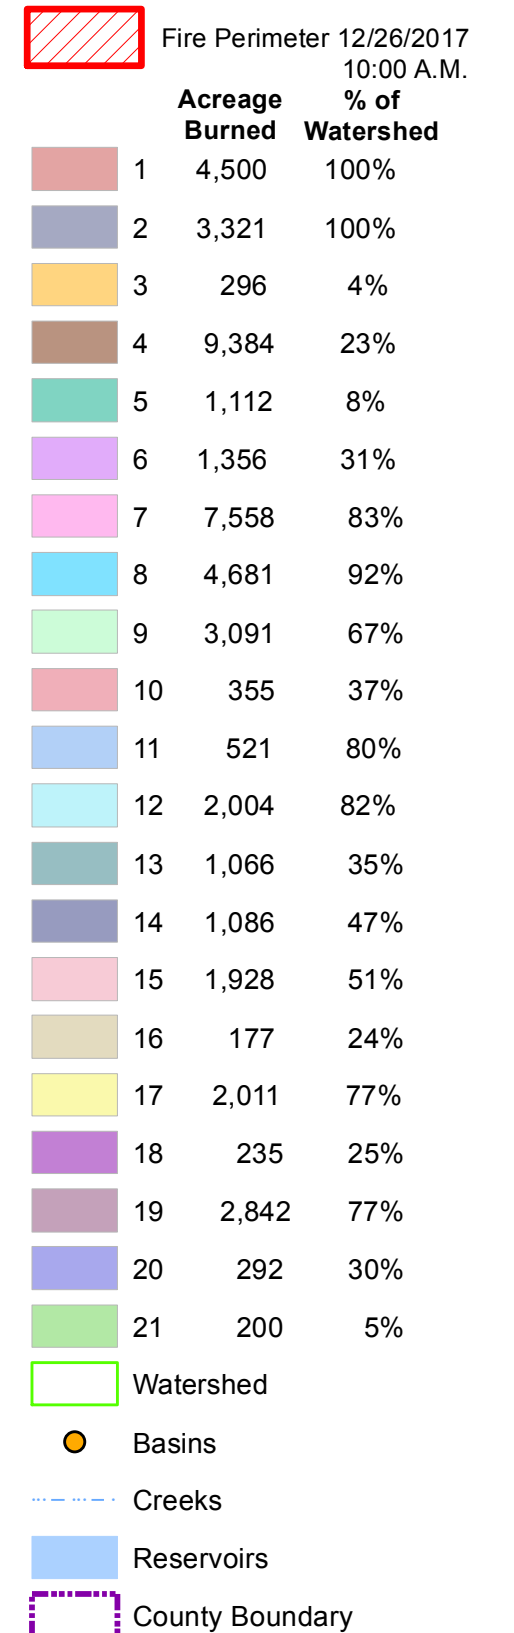

**Legend**

0 0.5 1 2 Miles

This map is a graphical representation only. No level of accuracy is claimed for the lines shown hereon and lines should not be used to obtain coordinate values, bearings or distances.

**Thomas Fire**

Santa Barbara County, California