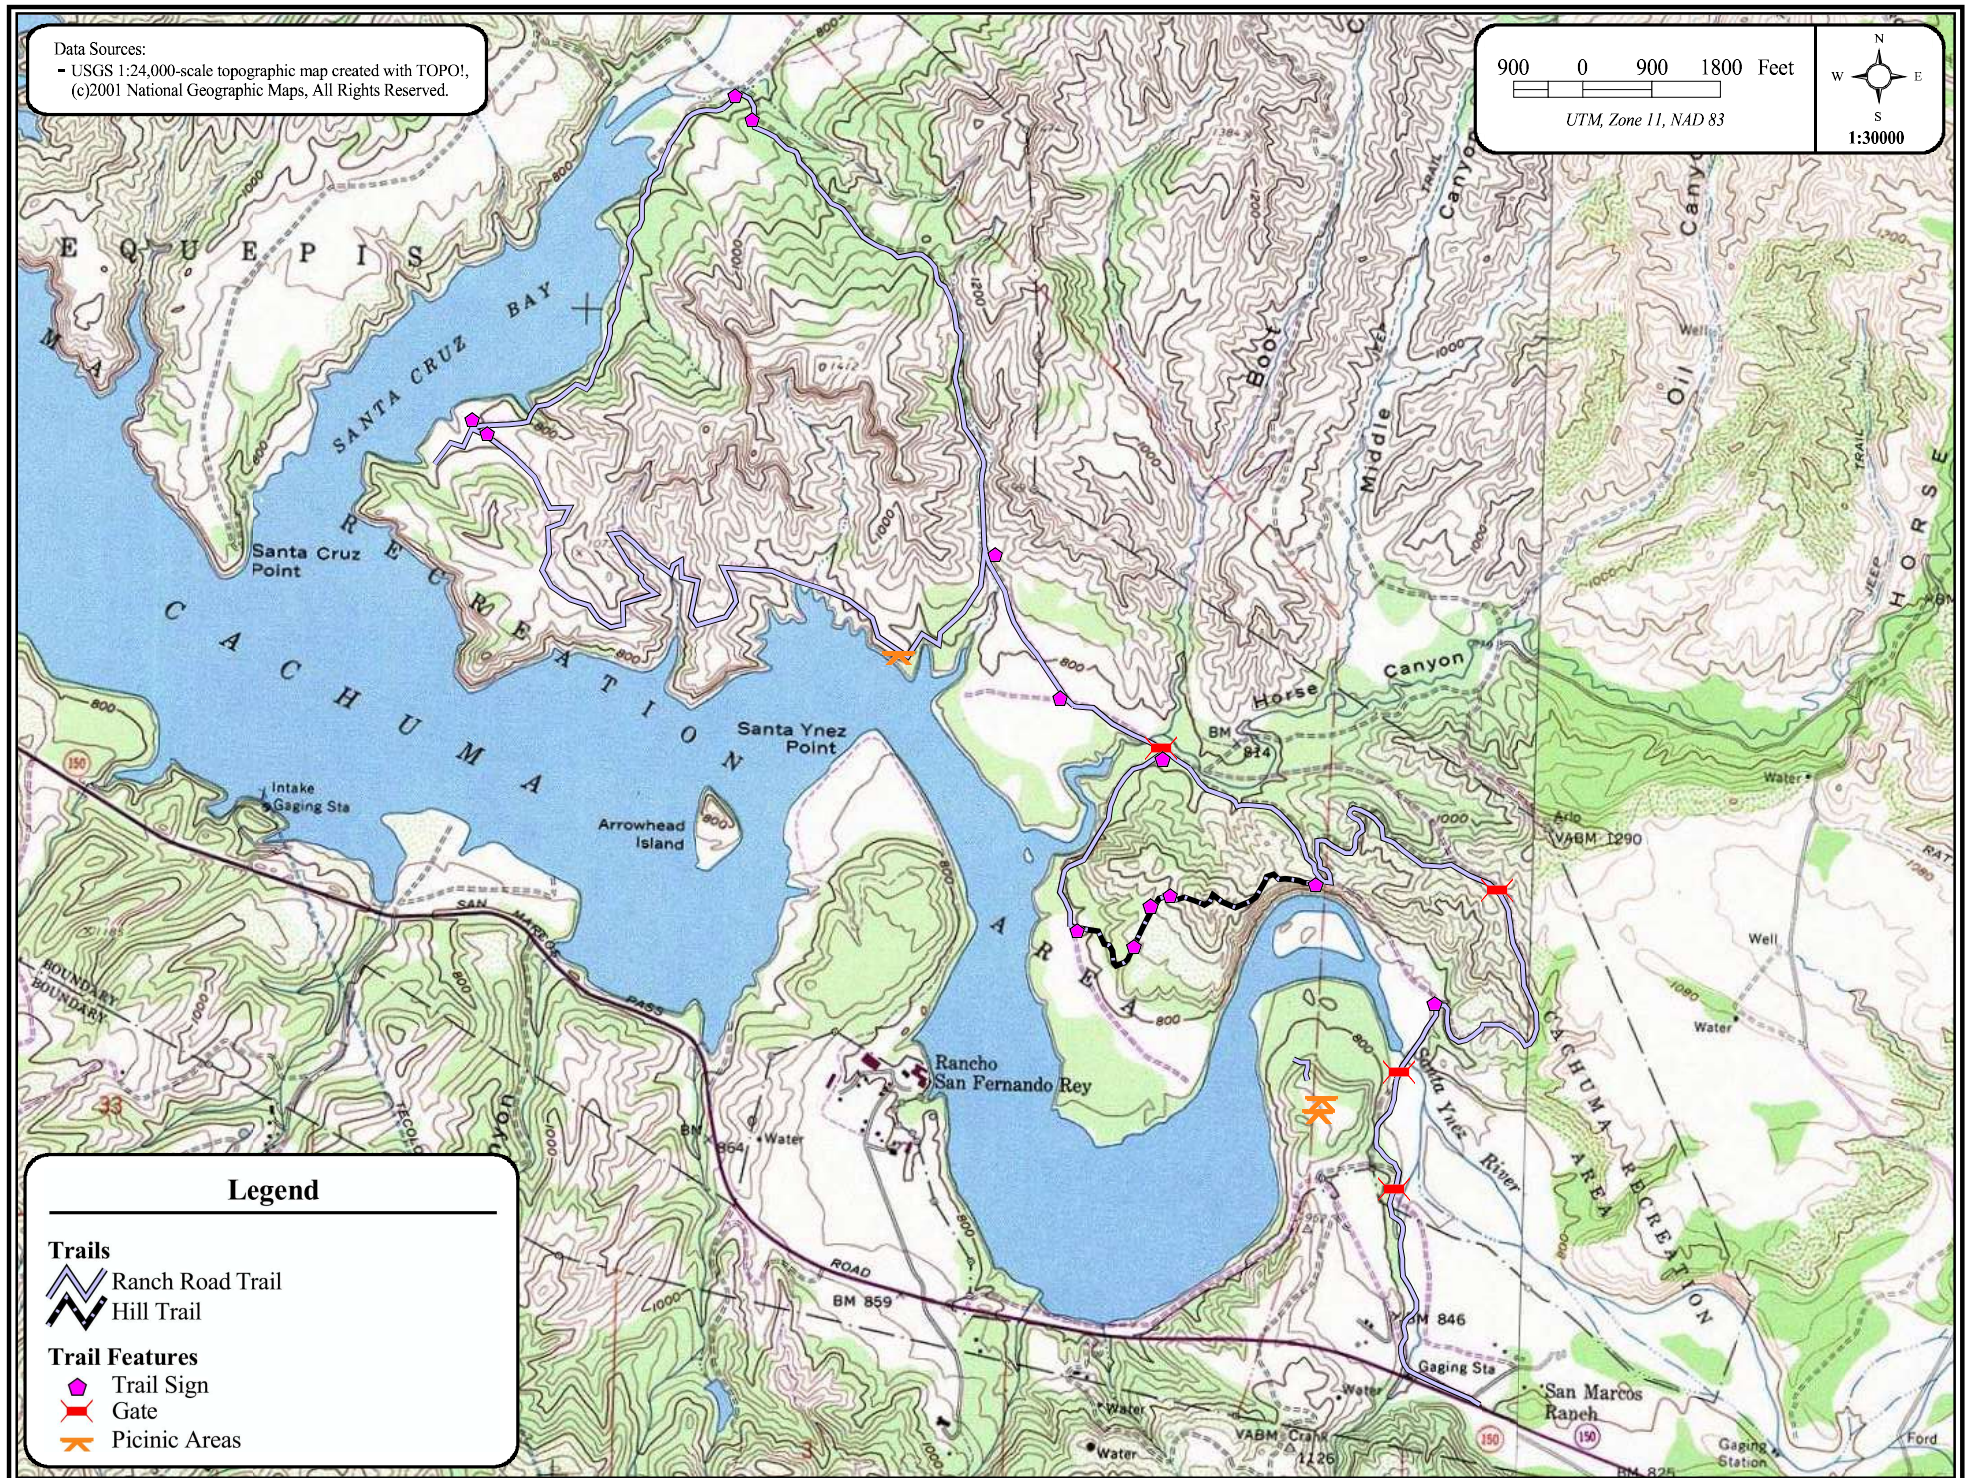

Data Sources:

- USGS 1:24,000-scale topographic map created with TOPO!,  
(c)2001 National Geographic Maps, All Rights Reserved.

900 0 900 1800 Feet

UTM, Zone 11, NAD 83

Legend

Trails

- Ranch Road Trail
- Hill Trail

Trail Features

- Trail Sign
- Gate
- Picnic Areas