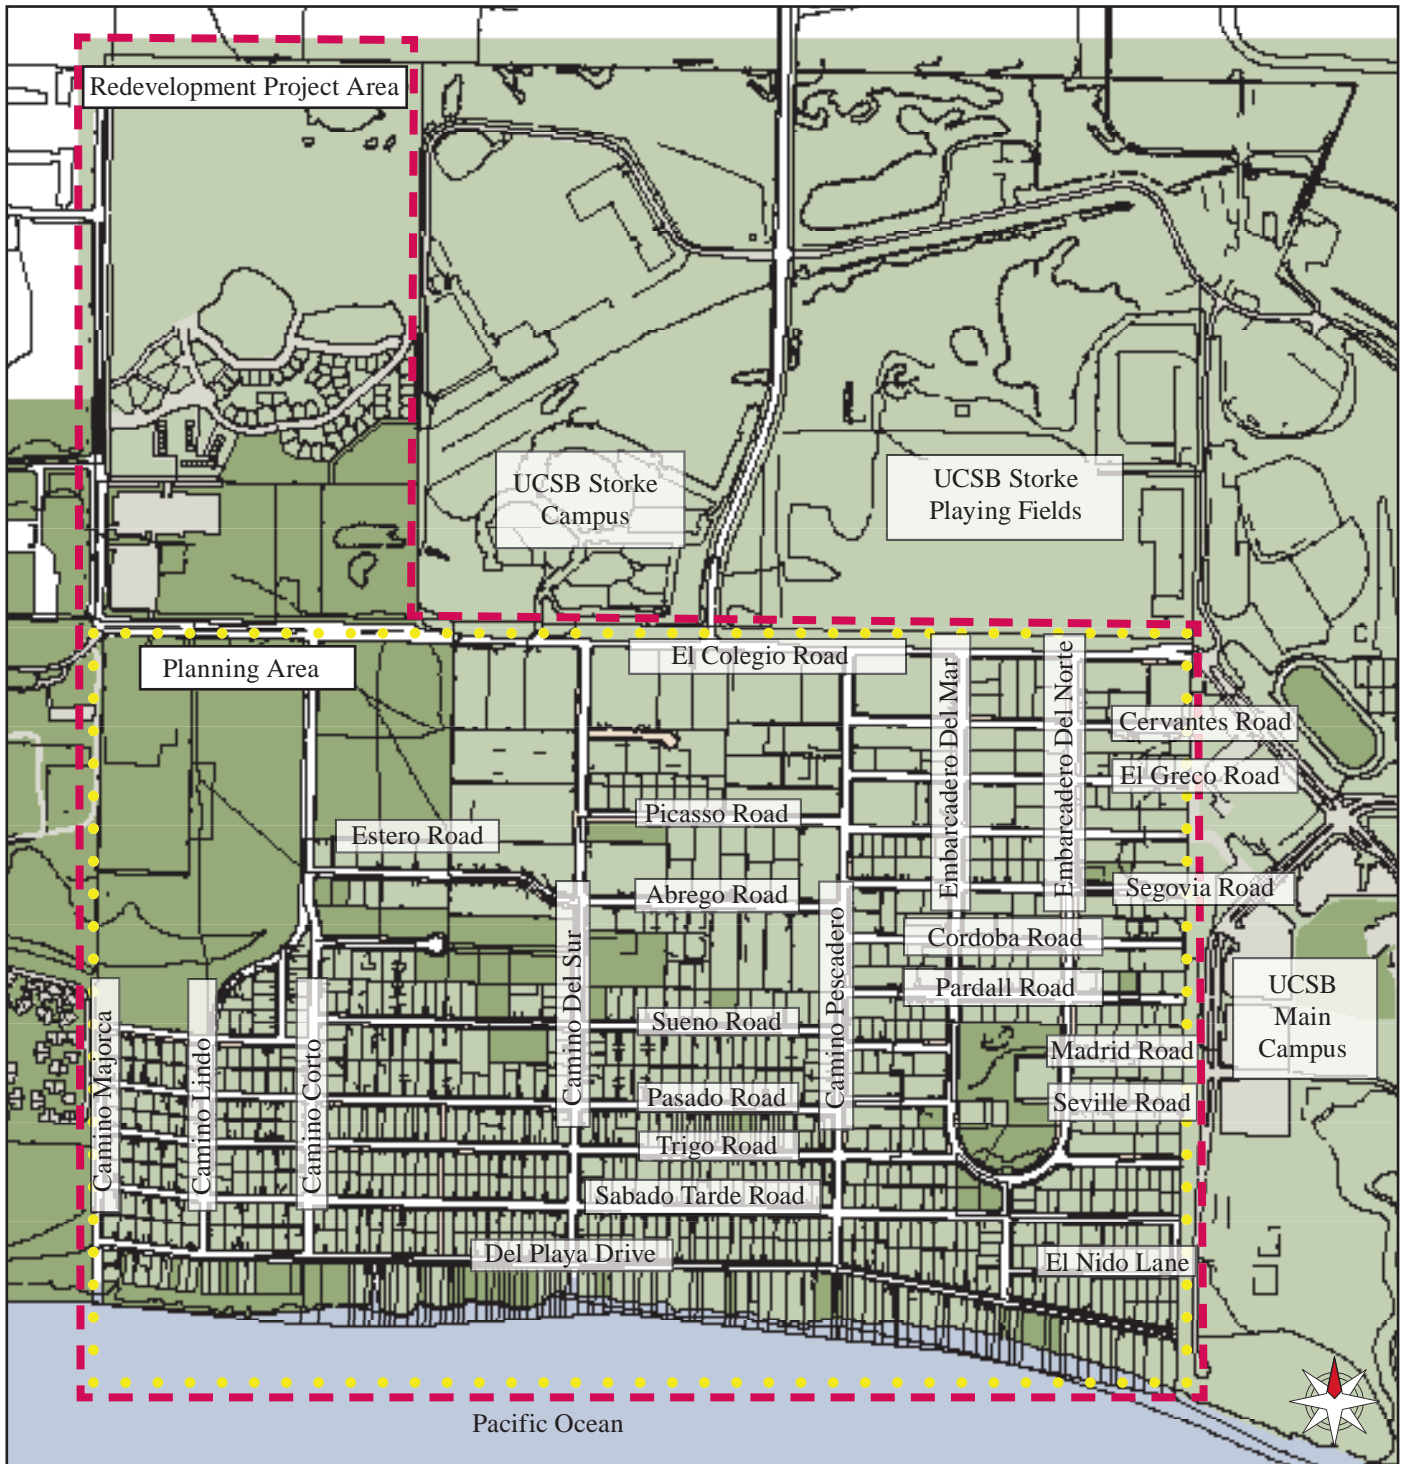

# Isla Vista

*This map illustrates the 1/2 square mile area of Isla Vista and its immediate context. Redevelopment Project Area boundary shown by dashed line; Isla Vista Planning Area shown by dotted line.*